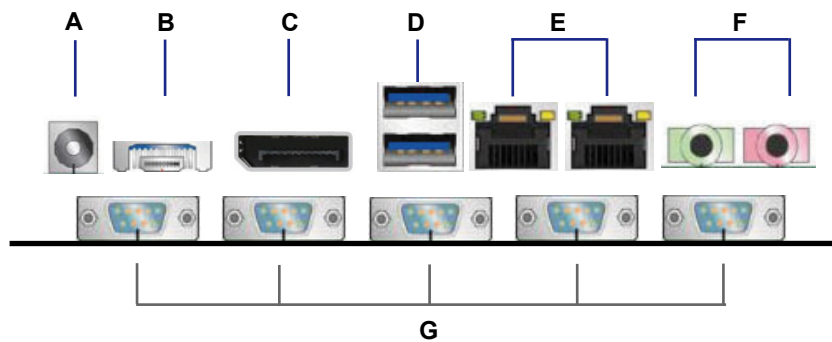

CNE-12i7

CNE-12i7 back panel

Item	Description
------	-------------

- | | |
|---|---------------|
| A | DC 12V or 19V |
| B | HDMI |
| C | DP Connector |
| D | USB 3.2 |
| E | 2 * LAN |
| F | SPK & MIC |
| G | 5 * COM |

CNE-12i7

- NOTE
 1. MAT'L :
 2. THICKNESS :
 3. REMARK :
 4. QTY 대당
 5. 주의 :

NAME	DATE	TITLE	SCALE	WEIGHT	SHEET 1 OF 1
DRAWN S.M.YOU	03/12/21	CNE 7500			
CHECKED					
ENG APPR					
MGR APPR					
UNLESS OTHERWISE SPECIFIED DIMENSIONS ARE IN MILLIMETERS ANGLES 45°		2PL 3PL 4PL 5PL 6PL 7PL 8PL 9PL 10PL 11PL 12PL 13PL 14PL 15PL 16PL 17PL 18PL 19PL 20PL 21PL 22PL 23PL 24PL 25PL 26PL 27PL 28PL 29PL 30PL 31PL 32PL 33PL 34PL 35PL 36PL 37PL 38PL 39PL 40PL 41PL 42PL 43PL 44PL 45PL 46PL 47PL 48PL 49PL 50PL 51PL 52PL 53PL 54PL 55PL 56PL 57PL 58PL 59PL 60PL 61PL 62PL 63PL 64PL 65PL 66PL 67PL 68PL 69PL 70PL 71PL 72PL 73PL 74PL 75PL 76PL 77PL 78PL 79PL 80PL 81PL 82PL 83PL 84PL 85PL 86PL 87PL 88PL 89PL 90PL 91PL 92PL 93PL 94PL 95PL 96PL 97PL 98PL 99PL 100PL			
2PL 3PL 4PL 5PL 6PL 7PL 8PL 9PL 10PL 11PL 12PL 13PL 14PL 15PL 16PL 17PL 18PL 19PL 20PL 21PL 22PL 23PL 24PL 25PL 26PL 27PL 28PL 29PL 30PL 31PL 32PL 33PL 34PL 35PL 36PL 37PL 38PL 39PL 40PL 41PL 42PL 43PL 44PL 45PL 46PL 47PL 48PL 49PL 50PL 51PL 52PL 53PL 54PL 55PL 56PL 57PL 58PL 59PL 60PL 61PL 62PL 63PL 64PL 65PL 66PL 67PL 68PL 69PL 70PL 71PL 72PL 73PL 74PL 75PL 76PL 77PL 78PL 79PL 80PL 81PL 82PL 83PL 84PL 85PL 86PL 87PL 88PL 89PL 90PL 91PL 92PL 93PL 94PL 95PL 96PL 97PL 98PL 99PL 100PL					