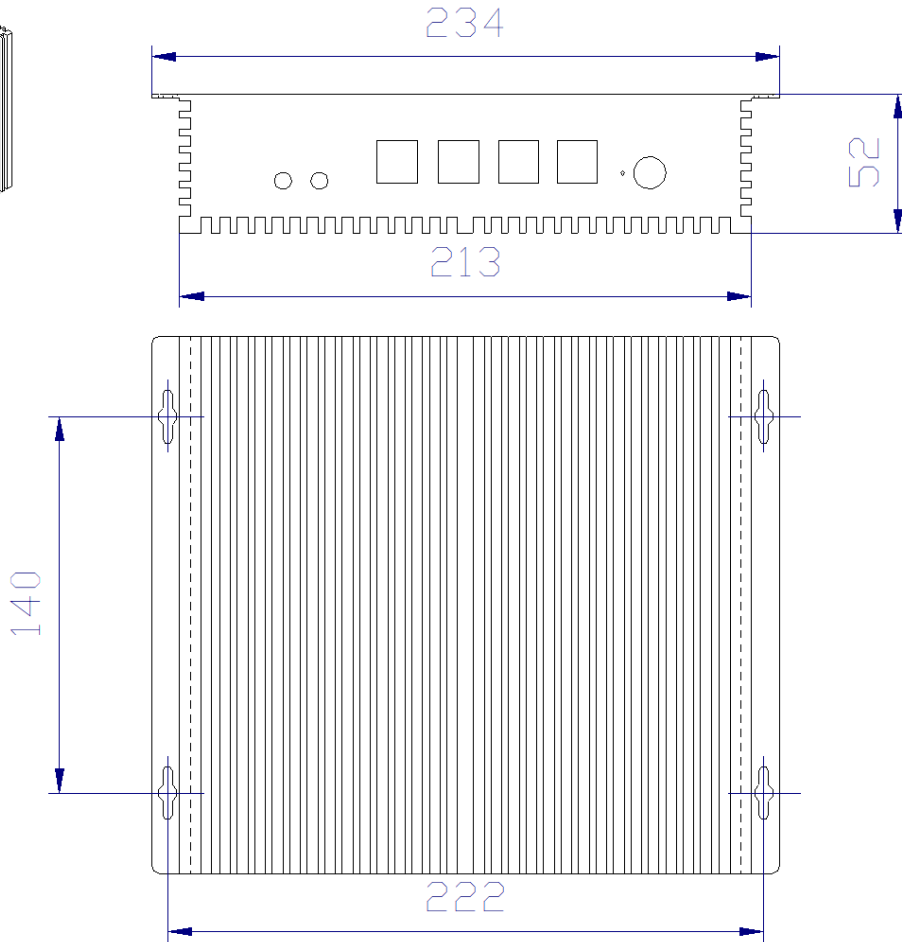

CNE-12i7

1. NOTE
   1. MAT'L :
   2. THICKNESS :
   3. REMARK :
   4. QTY 대당
   5. 주의 :